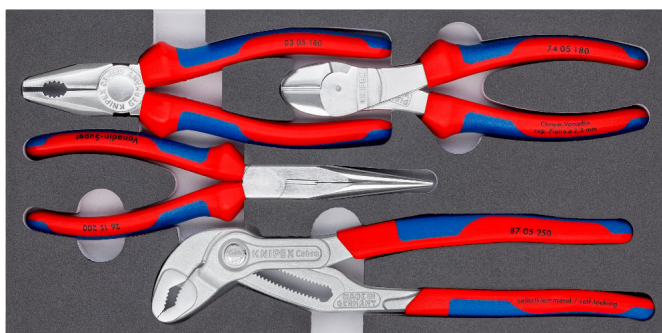

Product Information

00 20 01 V17

Set of pliers

In a foam tray

4 parts

- In a foam tray for workbenches and tool trolleys
- Clearly organised storage of tools
- Precisely-sized recesses for holding the pliers
- Foam tray dimensions (W x H x D): 335 x 165 x 33 mm
- Material: two colour, closed pore foam
- Four pliers in a foam tray

General

Part No.	00 20 01 V17
EAN	4003773081944
Weight	1,225 g
Dimensions	166 x 30 mm
REACH compliant	does not contain SVHC
RoHS compliant	not applicable

Technical changes and errors excepted